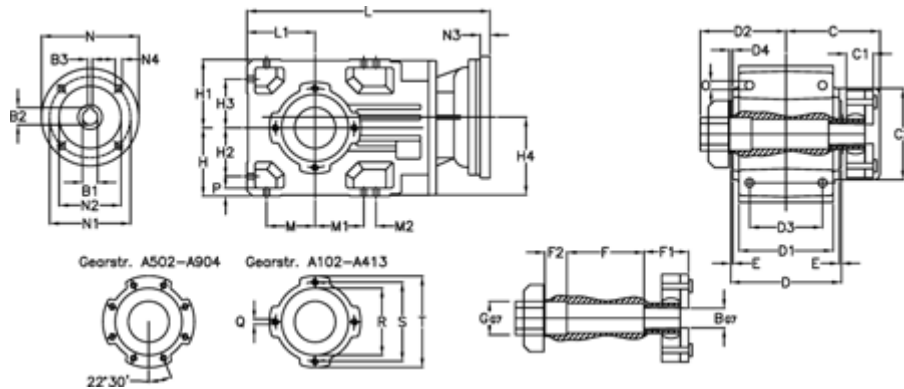

Article number: 29600100556035
 Description: Bevel helical gearbox
 A102QF20-5,5-P90B5

Measures

B = 20	D1 = 95	F2 = 36	L = 302.0	N3 = -
B1 = 24	D2 = 90	G = 32	L1 = 70	N4 = M10x12
B2 = 27.3	D3 = 75	GA = 14,5 NM	M = 50.0	O = 9.5
B3 = 8	d4 = 4.5	H = 70	M1 = 50.0	P = 9
C = 101.5	Description = A102QF-xx-P90 B5	H1 = 70	M2 = -	Q = M8x12
C1 = 29	E = 3.0	H2 = 50.0	N = 200	R = 80
C2 = 83.0	F = 77.5	H3 = 50.0	N1 = 165	S = 100
D = 117	F1 = 36.0	H4 = 83.0	N2 = 130	T = 120